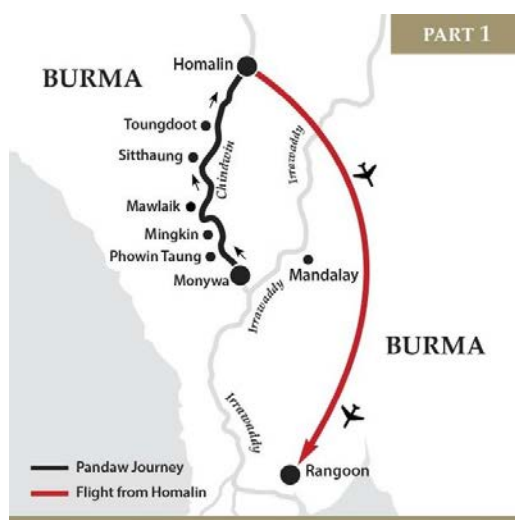

Kombi-Kreuzfahrt Chindwin & Mergui Archipel, 16 Tage

Tag 1: Monywa

Tag 2: Phowin Taung

Tag 3: Cruising

Tag 4: Mingkin

Tag 5: Mawlaik

Tag 6: Sitthaung

Tag 7: Toungdoot

Tag 8: Homalin - Rangoon

Tag 9: Rangoon - Kawthaung

Tag 10: Naung Wee Island

Tag 11: Sailing The Archipelago

Tag 12: Mergui

Tag 13: Lun Le Islands

Tag 14: Lampi Marine National Park

Tag 15: Cockscomb Island